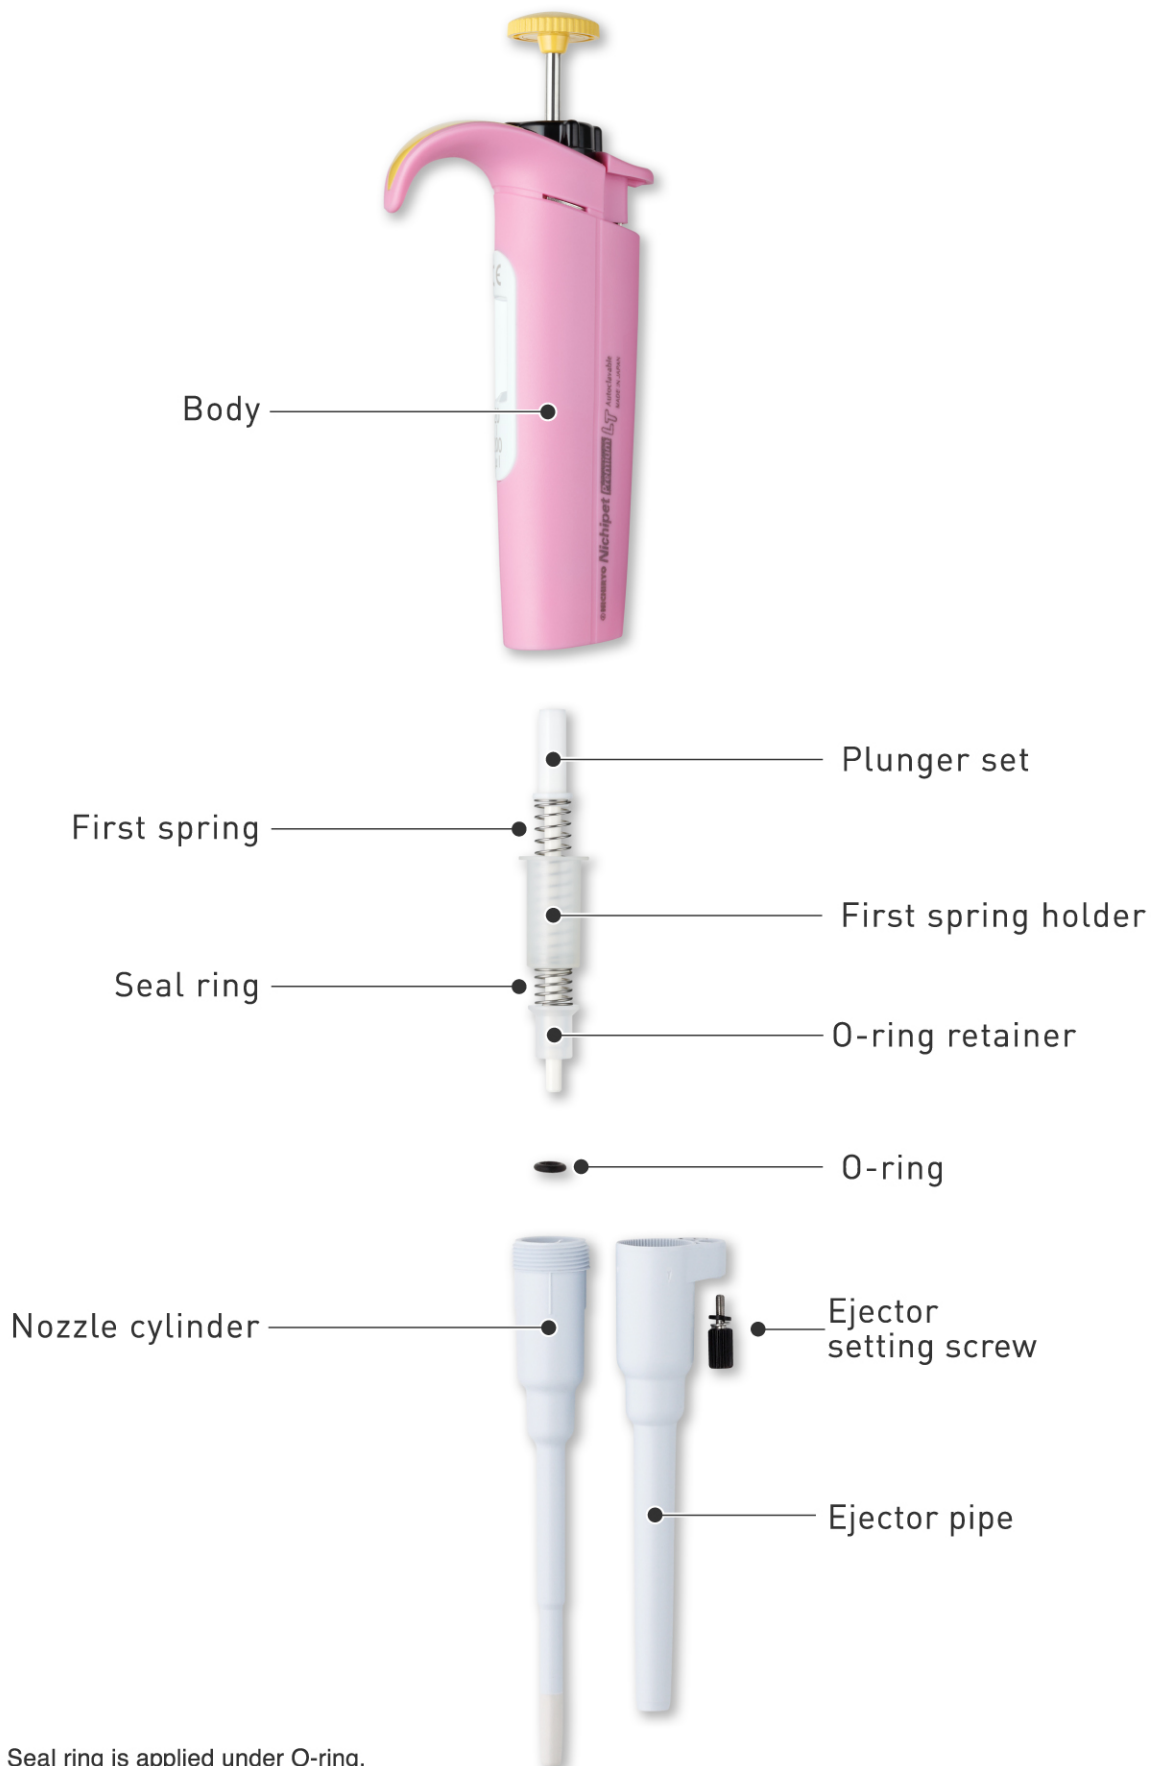

Nichipet Premium LT

NLT-20~1000

For only NLT-20, Seal ring is applied under O-ring.
For only NLT-1000, nozzle cylinder without filter is standard.